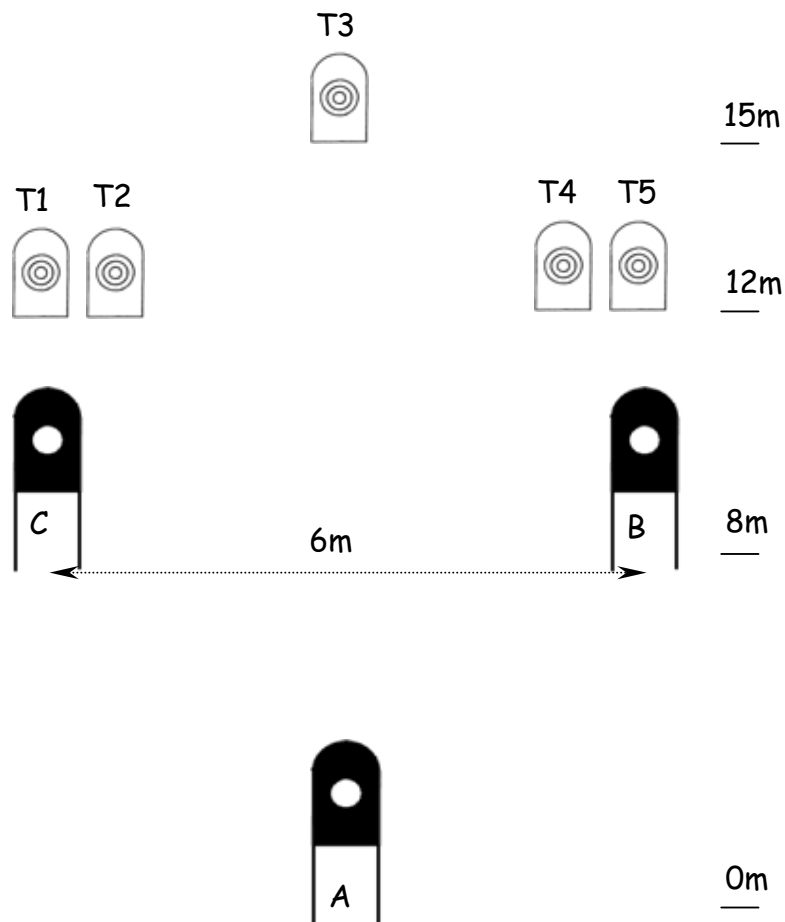

2007 ICORE INTERNATIONAL POSTAL MATCH

Stage 4.

Not to scale

Start Position. Standing behind Port A, loaded, hands shoulder high, flat on barricade.

Stage Procedure. On signal to start engage T1-T5 (any order) with 2 rounds each, move to port B and engage T3-T5 (any order) with 2 rounds each, move to Port C and engage T1-T3 (any order) with 2 rounds each.

* Ports must be engaged in order.

* Shots only to be fired through relevant ports. Mandatory reloads between ports.

Scoring. Shots Limited 22 only.

Start. Audible.

Stop. Last shot.

Targets. 5 NRA D1.

Penalties. As per rule book. Procedural, foot fault, extra shots, extra hits are at 5 seconds per occurrence.

Range Set up. As above. Targets and barricades are set at 5'6" (1.67m). T1&T2 and T4&T5 are on 1m centres. Ports are the A zone cut from 3 x NRA D1 targets.