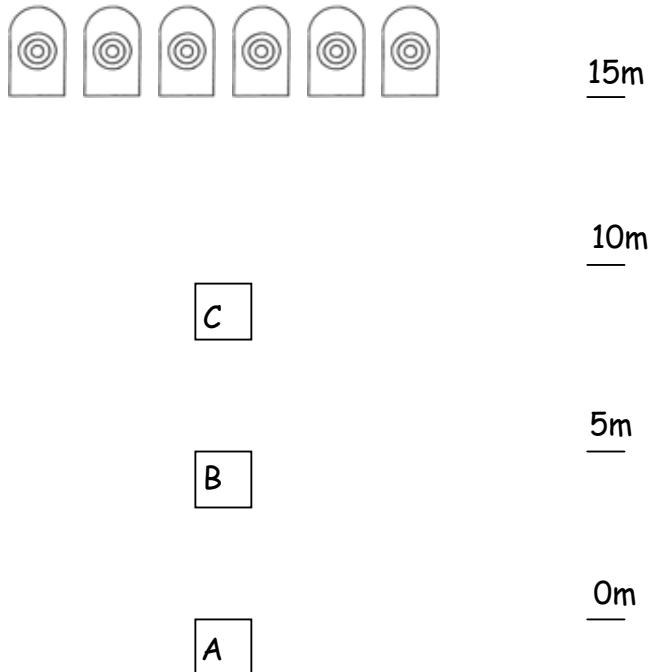

2007 ICORE INTERNATIONAL POSTAL MATCH

Stage 3.

Not to scale.

Start Position. Standing in Box A, UNLOADED, hands by sides.

Stage Procedure. On signal to start engage the 6 targets with 1 round each, perform mandatory reload and engage each target with a further 1 round each freestyle, move to Box B and engage the 6 targets with 1 round each using strong hand only, move to Box C and engage the 6 targets with 1 round each using weak hand only.

Scoring. Shots Limited 24 only.

Start. Audible.

Stop. Last shot.

Targets. 6 NRA D1.

Penalties. As per rule book. Procedural, foot fault, extra shots, extra hits are at 5 seconds per occurrence.

Range Set up. As above. Targets are spaced on 600mm centres. Shoot boxes are 1mx1m. Targets set at 5'6" (1.67m).