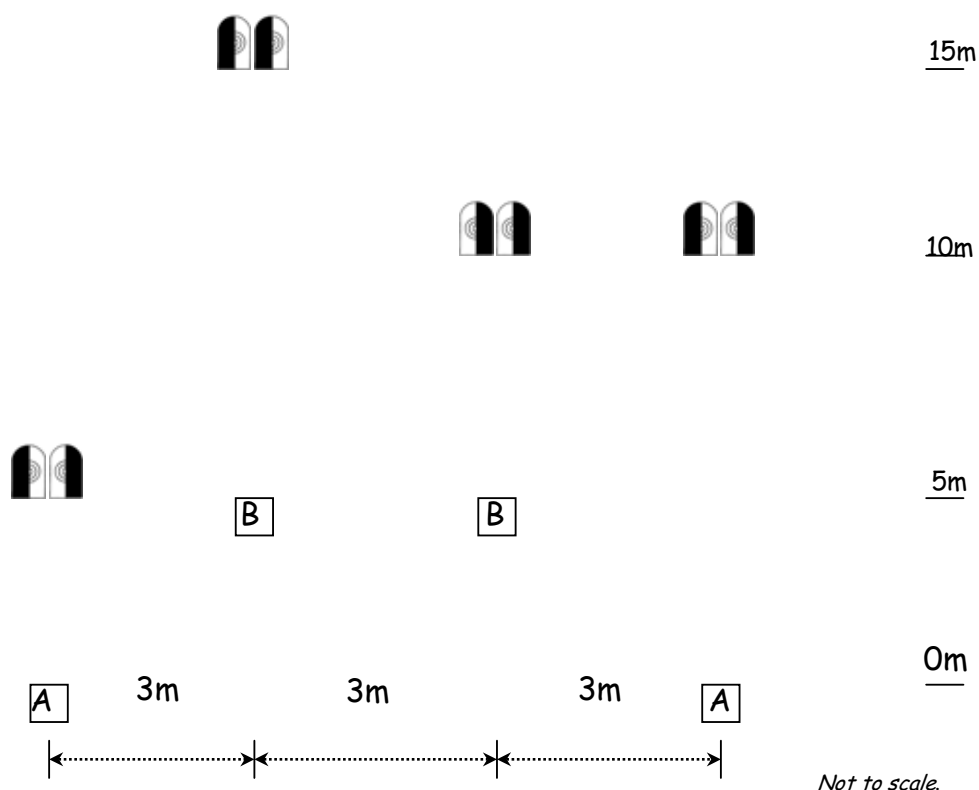

### Stage 1

**Start Position.** Standing in either Box A, loaded, hands loose by sides.

**Stage Procedure.** On signal to start, engage the 2 immediate targets with 3 rounds each, move to adjacent Box A and engage the 2 immediate targets with 3 rounds each, move to either Box B and engage the 2 immediate targets with 3 rounds, move to last box B and engage the 2 immediate targets with 3 rounds each. Freestyle. (Immediate targets means the 2 targets directly in front of shoot box.)