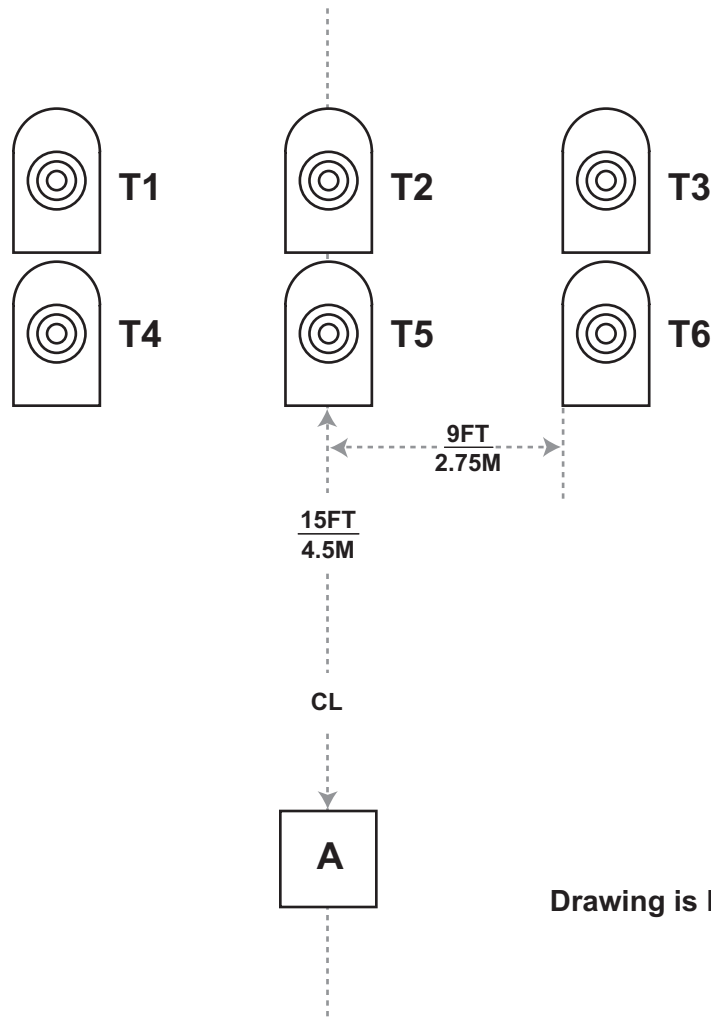

International
Confederation
of Revolver
Enthusiasts

Not Jeff's Prez II

CS-001
Designed by
Paul A. Wetzel

Start Position: Standing in Box A, facing uprange, hands above respective shoulders, toes touching back of box.

Procedure:

At start signal, turn and engage T1 thru T6 with only one (1) round each in any order.

Make a mandatory reload and then re-engage T1 thru T6 with only one (1) round each in any order.

Make a mandatory reload and then re-engage T1 thru T6 with only one (1) round each in any order.

Make a mandatory reload and then re-engage T1 thru T6 with only one (1) round each in any order.

Scoring: Shots Limited

Targets: 6 NRA D-1 paper

Rounds: 24 maximum

Start: Audible

Stop: Last shot

Penalties: Per the ICORE rulebook. Foot faults, extra shots, extra hits, procedurals and misses +5 seconds per occurrence.

Stage Setup: Place targets per drawing dimensions. Set targets T4 thru T6 with bottom of target 30 cm (12 inch) +/- 3cm (1 inch) from ground. Place targets T1 thru T3 directly above as shown with 3 cm (1 inch) +/- 1 cm (0.5 inch) gap between targets. Alignment is shown to centerlines of boxes and targets, unless otherwise noted. Shooting boxes are approximately 1m x 1m (3 feet x 3 feet) .