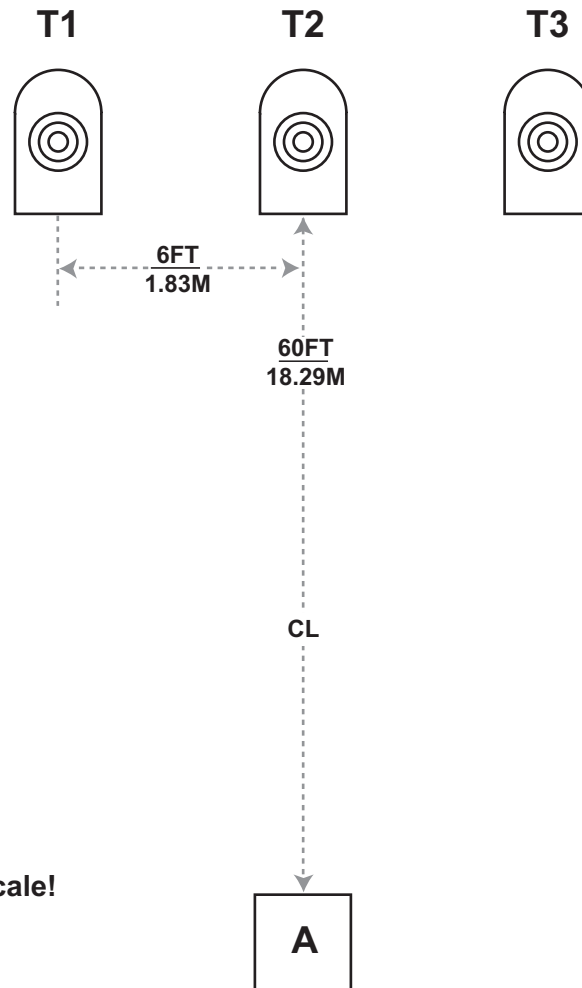

International
Confederation
of Revolver
Enthusiasts

Stop the Insanity

CS-023
Designed by
Steven Bressan

Drawing is Not to Scale!

Start Position:

String 1: Standing in Box A, facing downrange, hands relaxed at sides.

String 2: Standing in Box A, facing uprange, hands above respective shoulders.

Procedure:

String 1: At start signal engage T1 thru T3 with only two (2) rounds each in any order, perform a mandatory reload and re-engage T1 thru T3 with only two (2) rounds each in any order.

String 2: At start signal, assume mandatory prone position and engage T1 thru T3 with only two (2) rounds each in any order.

Scoring: Shots Limited

Targets: 3 NRA D-1 paper

Rounds: 18 maximum

Start: Audible

Stop: Last shot

Penalties: Per the ICORE rulebook. Foot faults, extra shots, extra hits, procedural and misses +5 seconds per occurrence. Failure to go prone incurs a single procedural.

Stage Setup: Place targets per drawing dimensions. Set targets T1 thru T3 at standard height with top of target 1.65 m (5 feet 6 inch) +/- 5cm (2 inches) from ground. Alignment is shown to centerlines of boxes and targets, unless otherwise noted.